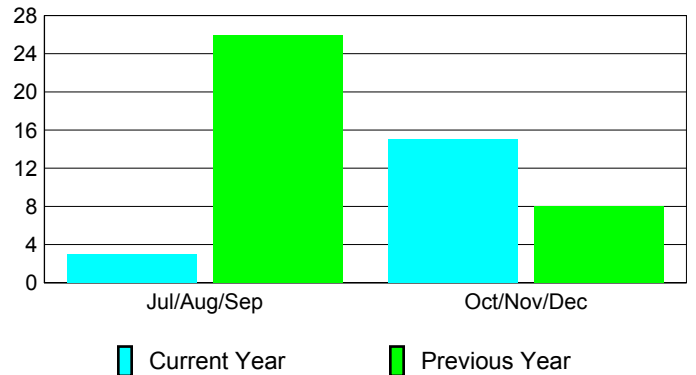

Comparison of Membership Gain/Loss

Current Year Compared to the Previous Year